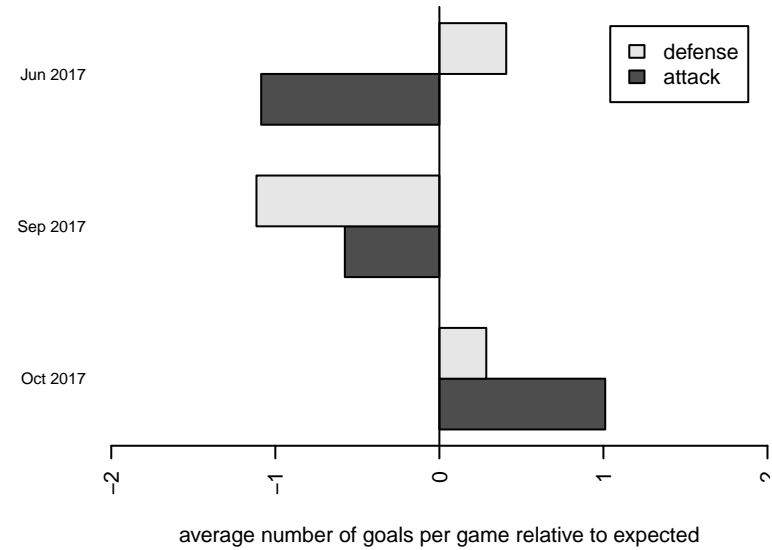

Venues played:  
 2017 Clash At the Border Super Gold/Silver  
 2017 PTT B05 Division 1 Green SE

**attack and defense variance (black dot)  
relative to other teams  
and top 10 in region**

**attack and defense rating  
relative to others at age  
and all opponents in last 13 months**

**Performance relative to 13 month average**

**Performance relative to 13 month average**

<b>date</b>	<b>home</b>		<b>away</b>		<b>venue</b>	<b>pred.home</b>	<b>pred.away</b>
2017-10-29	River Plate SC Tiburones B05	3	BSC HR Black B05	1	2017 PTT B05 Division 1 Green SE	2.62	2.65
2017-10-28	River Plate SC Tiburones B05	1	WAFC Coyotitos B05	8	2017 PTT B05 Division 1 Green SE	2.98	3.42
2017-10-21	River Plate SC Tiburones B05	12	Academia Leon B05	0	2017 PTT B05 Division 1 Green SE	6.39	0.47
2017-10-15	BSC HR Black B05	2	River Plate SC Tiburones B05	3	2017 PTT B05 Division 1 Green SE	2.65	2.62
2017-10-07	River Plate SC Tiburones B05	2	Southside SC Azul B05	5	2017 PTT B05 Division 1 Green SE	0.81	5.33
2017-10-01	4-H Cosmos B05	1	River Plate SC Tiburones B05	3	2017 PTT B05 Division 1 Green SE	4.20	2.51
2017-09-24	4-H Cosmos B05	7	River Plate SC Tiburones B05	1	2017 PTT B05 Division 1 Green SE	4.20	2.51
2017-09-17	WUFC Gold B05	6	River Plate SC Tiburones B05	1	2017 PTT B05 Division 1 Green SE	4.04	1.24
2017-09-09	WAFC Coyotitos B05	2	River Plate SC Tiburones B05	3	2017 PTT B05 Division 1 Green SE	3.42	2.98
2017-06-25	River Plate SC Tiburones B05	0	WUFC Gold B05	1	2017 Clash At the Border Super Gold/Silv	1.24	4.04
2017-06-24	River Plate SC Tiburones B05	2	GS Surf B B05	8	2017 Clash At the Border Super Gold/Silv	3.41	3.40
2017-06-24	Westside Timbers Copa B05	4	River Plate SC Tiburones B05	0	2017 Clash At the Border Super Gold/Silv	3.38	1.83
2017-06-23	Academia de Futbol ADF B05	8	River Plate SC Tiburones B05	1	2017 Clash At the Border Super Gold/Silv	11.81	0.87