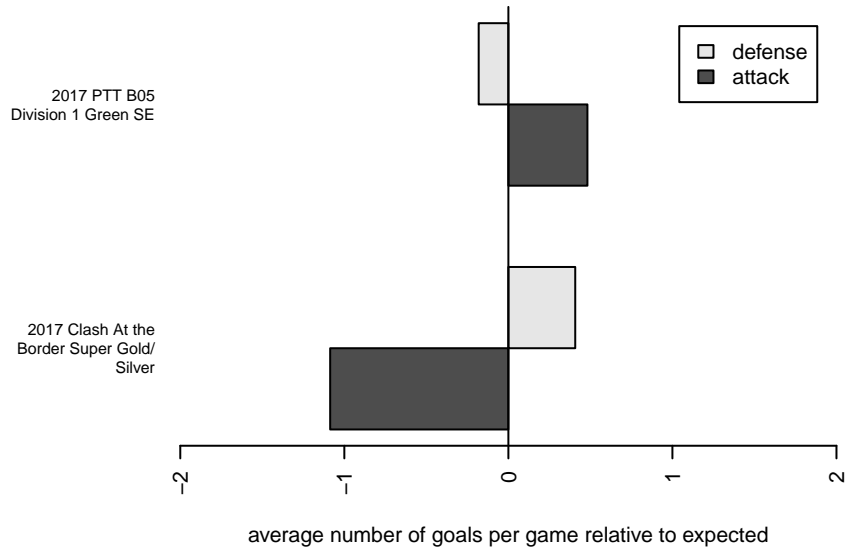

Venues played:  
 2017 Clash At the Border Super Gold/Silver  
 2017 PTT B05 Division 1 Green SE

**attack and defense variance (black dot)  
relative to other teams  
and top 10 in region**

**attack and defense rating  
relative to others at age  
and all opponents in last 13 months**

**Performance relative to 13 month average**

**Performance relative to 13 month average**

<b>date</b>	<b>home</b>		<b>away</b>		<b>venue</b>	<b>pred.home</b>	<b>pred.away</b>
2017-10-29	River Plate SC Tiburones B05	3	BSC HR Black B05	1	2017 PTT B05 Division 1 Green SE	2.62	2.65
2017-10-28	River Plate SC Tiburones B05	1	WAFC Coyotitos B05	8	2017 PTT B05 Division 1 Green SE	2.98	3.42
2017-10-21	River Plate SC Tiburones B05	12	Academia Leon B05	0	2017 PTT B05 Division 1 Green SE	6.39	0.47
2017-10-15	BSC HR Black B05	2	River Plate SC Tiburones B05	3	2017 PTT B05 Division 1 Green SE	2.65	2.62
2017-10-07	River Plate SC Tiburones B05	2	Southside SC Azul B05	5	2017 PTT B05 Division 1 Green SE	0.81	5.33
2017-10-01	4-H Cosmos B05	1	River Plate SC Tiburones B05	3	2017 PTT B05 Division 1 Green SE	4.20	2.51
2017-09-24	4-H Cosmos B05	7	River Plate SC Tiburones B05	1	2017 PTT B05 Division 1 Green SE	4.20	2.51
2017-09-17	WUFC Gold B05	6	River Plate SC Tiburones B05	1	2017 PTT B05 Division 1 Green SE	4.04	1.24
2017-09-09	WAFC Coyotitos B05	2	River Plate SC Tiburones B05	3	2017 PTT B05 Division 1 Green SE	3.42	2.98
2017-06-25	River Plate SC Tiburones B05	0	WUFC Gold B05	1	2017 Clash At the Border Super Gold/Silv	1.24	4.04
2017-06-24	River Plate SC Tiburones B05	2	GS Surf B B05	8	2017 Clash At the Border Super Gold/Silv	3.41	3.40
2017-06-24	Westside Timbers Copa B05	4	River Plate SC Tiburones B05	0	2017 Clash At the Border Super Gold/Silv	3.38	1.83
2017-06-23	Academia de Futbol ADF B05	8	River Plate SC Tiburones B05	1	2017 Clash At the Border Super Gold/Silv	11.81	0.87