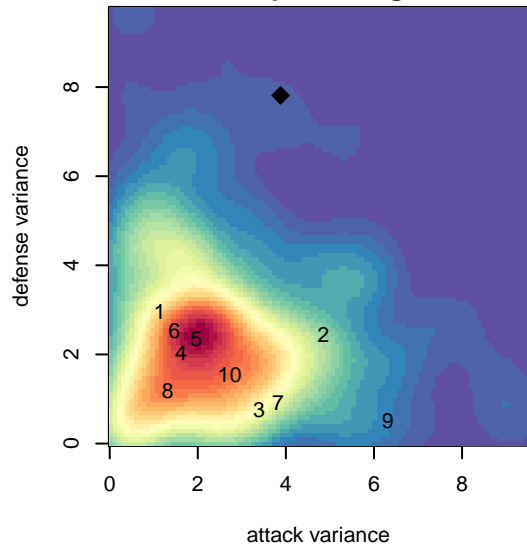

# River Plate SC Tiburones B05

River Plate SC  
 NE Portland, OR  
 B05 total strength=882  
 attack=2.61 defense=0.68  
 fall league = PTT B05 Div 1 Green SE  
 notes= RPFC; NPS

alt names used:  
 RPSC Tiburones 2005  
 RIVER PLATE SC TIBURONES 2005

Venues played:  
 2017 Clash At the Border Super Gold/Silver  
 2017 PTT B05 Division 1 Green SE

**attack and defense variance (black dot)  
relative to other teams  
and top 10 in region**

**attack and defense rating  
relative to others at age  
and all opponents in last 13 months**