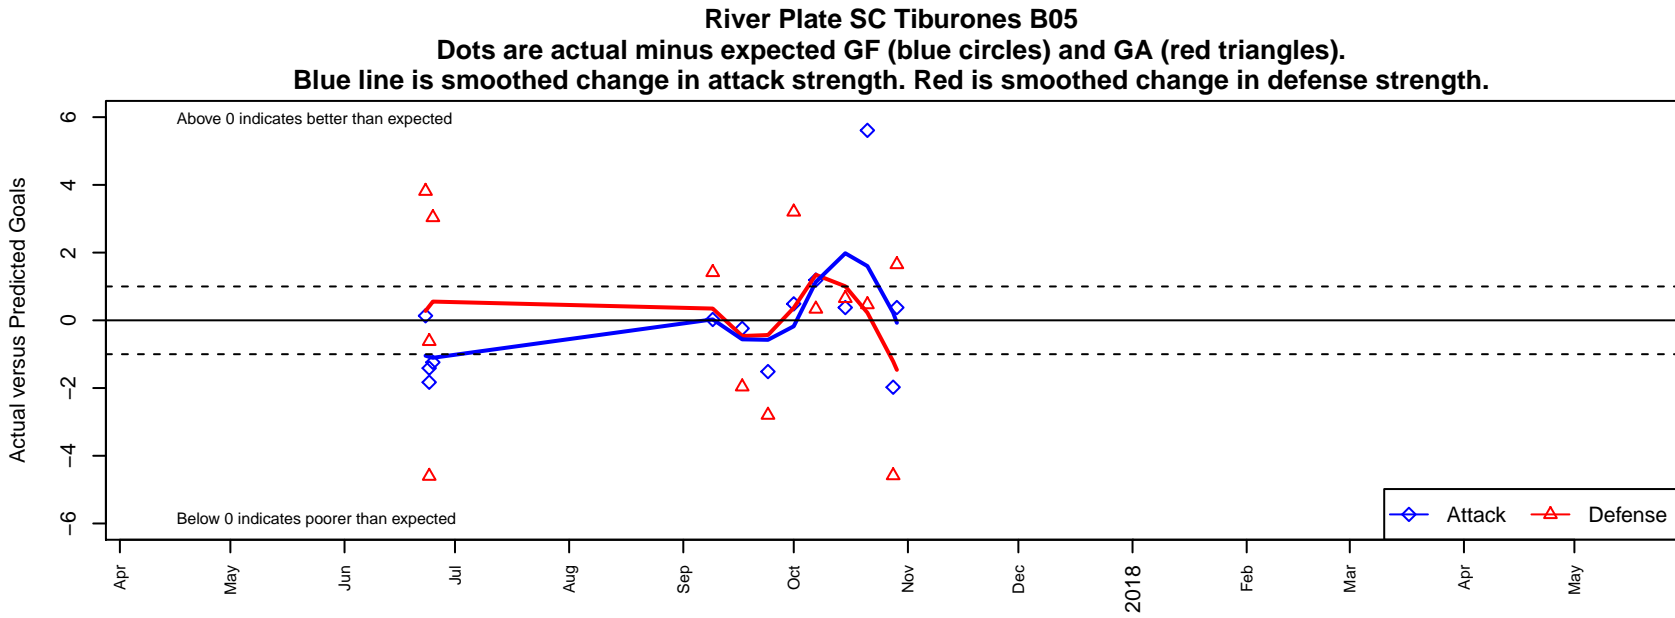

# River Plate SC Tiburones B05

River Plate SC  
 NE Portland, OR  
 B05 total strength=882  
 attack=2.61 defense=0.68  
 fall league = PTT B05 Div 1 Green SE  
 notes= RPFC; NPS

alt names used:  
 RPSC Tiburones 2005  
 RIVER PLATE SC TIBURONES 2005

Venues played:  
 2017 Clash At the Border Super Gold/Silver  
 2017 PTT B05 Division 1 Green SE

**attack and defense variance (black dot)  
relative to other teams  
and top 10 in region**

**attack and defense rating  
relative to others at age  
and all opponents in last 13 months**