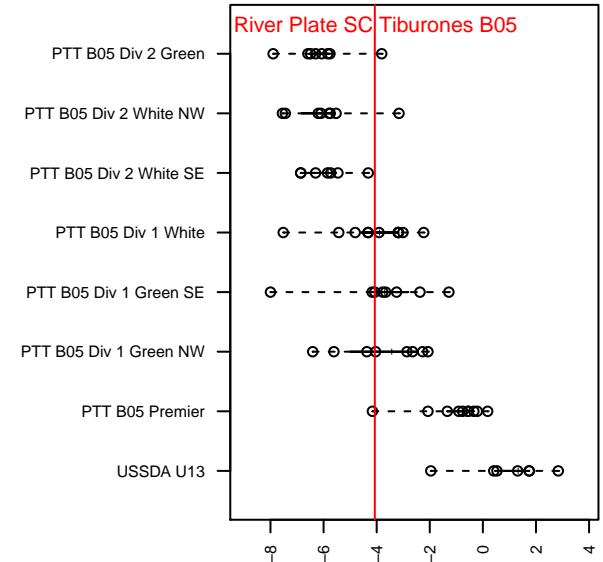

# River Plate SC Tiburones B05

River Plate SC  
 NE Portland, OR  
 B05 total strength=882  
 attack=2.61 defense=0.68  
 fall league = PTT B05 Div 1 Green SE  
 notes= RPFC; NPS

alt names used:  
 RPSC Tiburones 2005  
 RIVER PLATE SC TIBURONES 2005

Venues played:  
 2017 Clash At the Border Super Gold/Silver  
 2017 PTT B05 Division 1 Green SE

**attack and defense variance (black dot)  
relative to other teams  
and top 10 in region**

**attack and defense rating  
relative to others at age  
and all opponents in last 13 months**